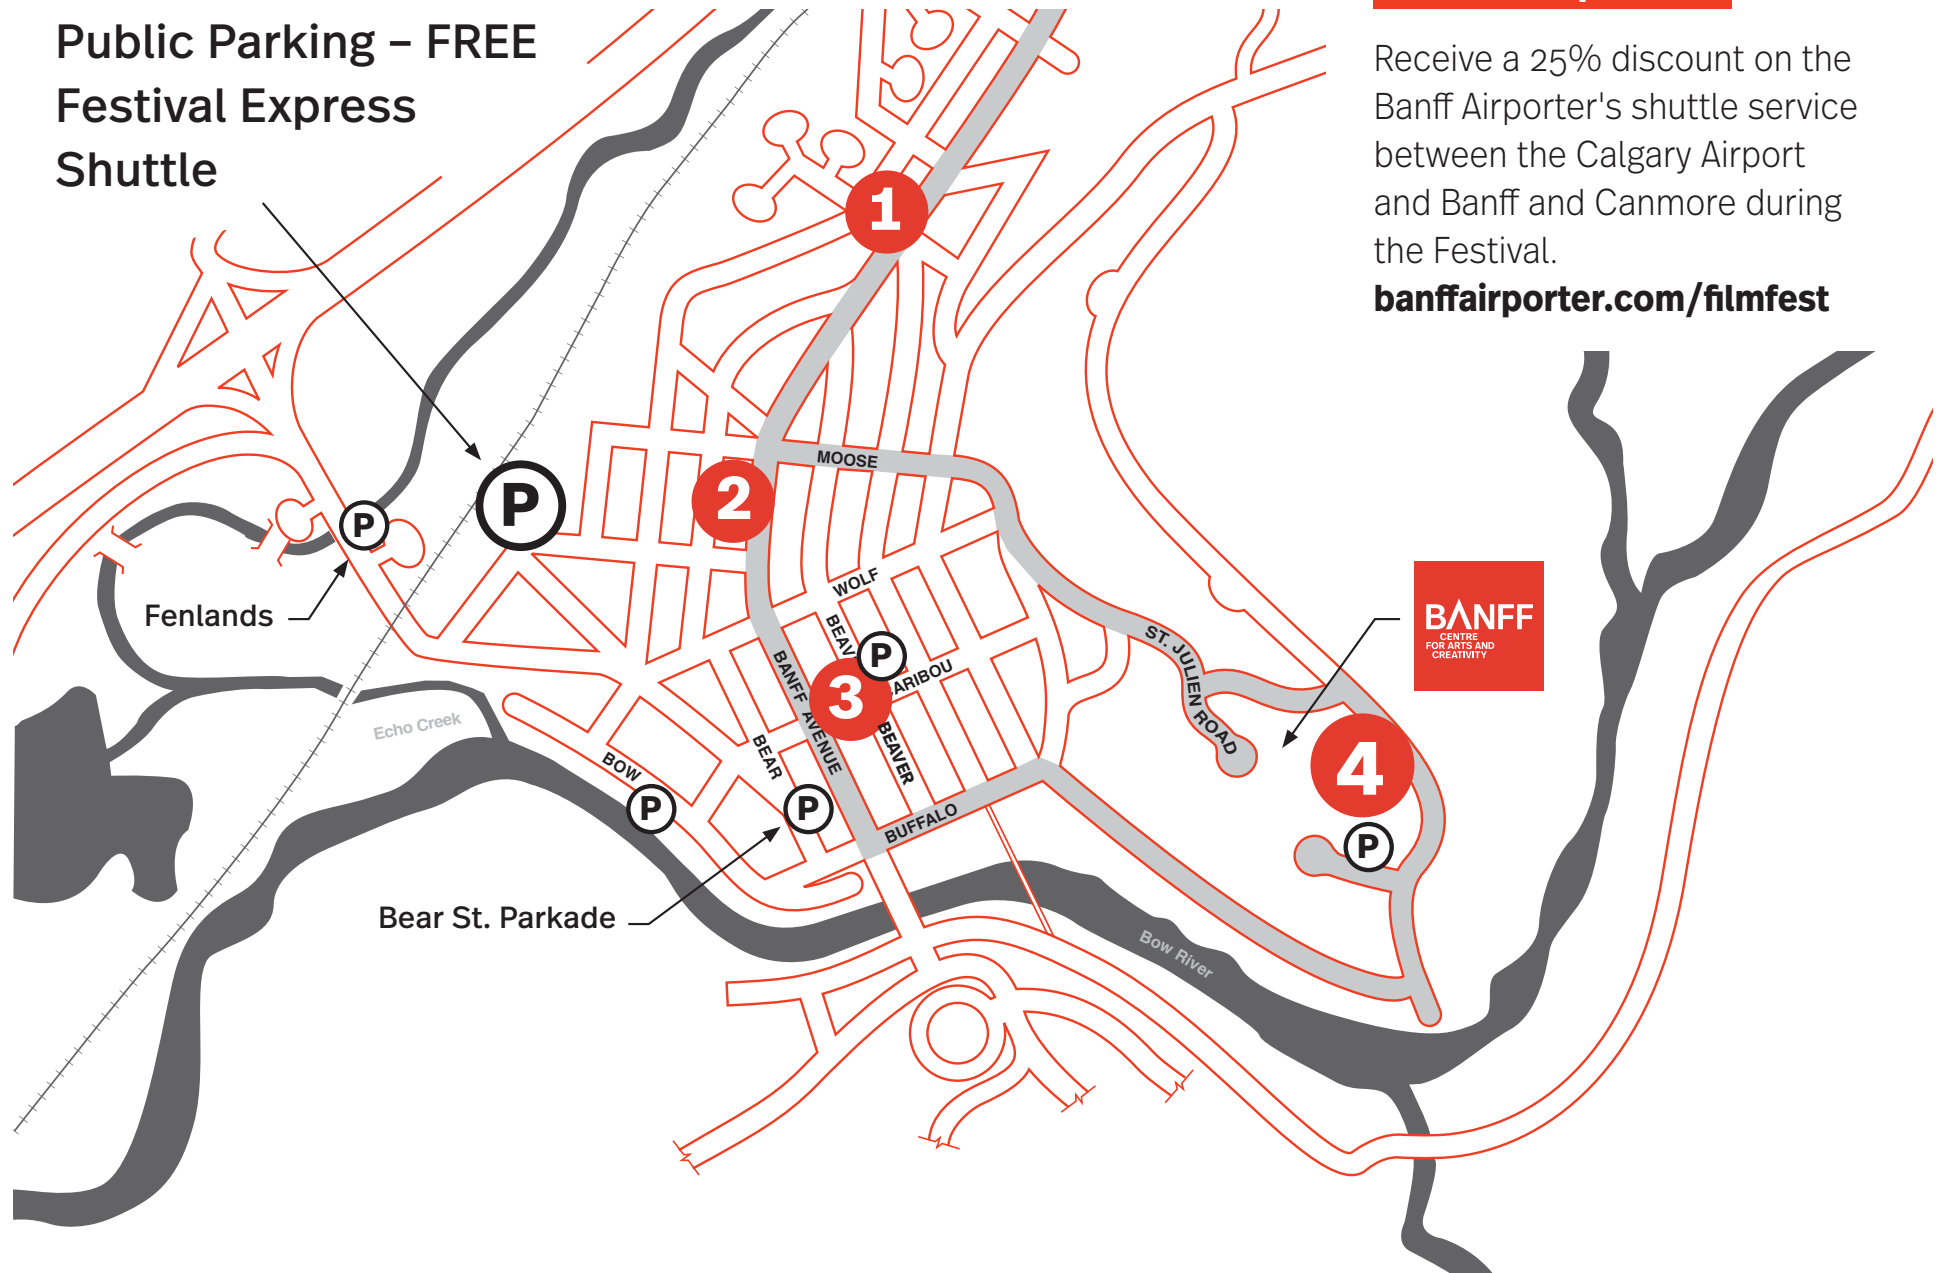

# Free Festival Shuttles

**NEW:** Train Station  
Public Parking – FREE  
Festival Express  
Shuttle

## FREE SHUTTLES (Nov. 1 – 3)

Schedule from downtown Banff hotels to the Festival and back.

<b>1</b>	Depart Fox Hotel & Suites	:00		:30
<b>2</b>	Depart Banff Ptarmigan Inn	:05		:35
<b>3</b>	Depart parking lot behind Mt Royal Hotel	:10		:40
<b>4</b>	Arrive Banff Centre Eric Harvie Theatre	:15		:45
	Depart Eric Harvie Theatre for downtown hotels	:20		:50

## NON-STOP EXPRESS SHUTTLE

Between the new Train Station Public Parking (Railway Ave) and Eric Harvie Theatre. (Approximately 30 minutes between shuttles).

## Hours for all Shuttles